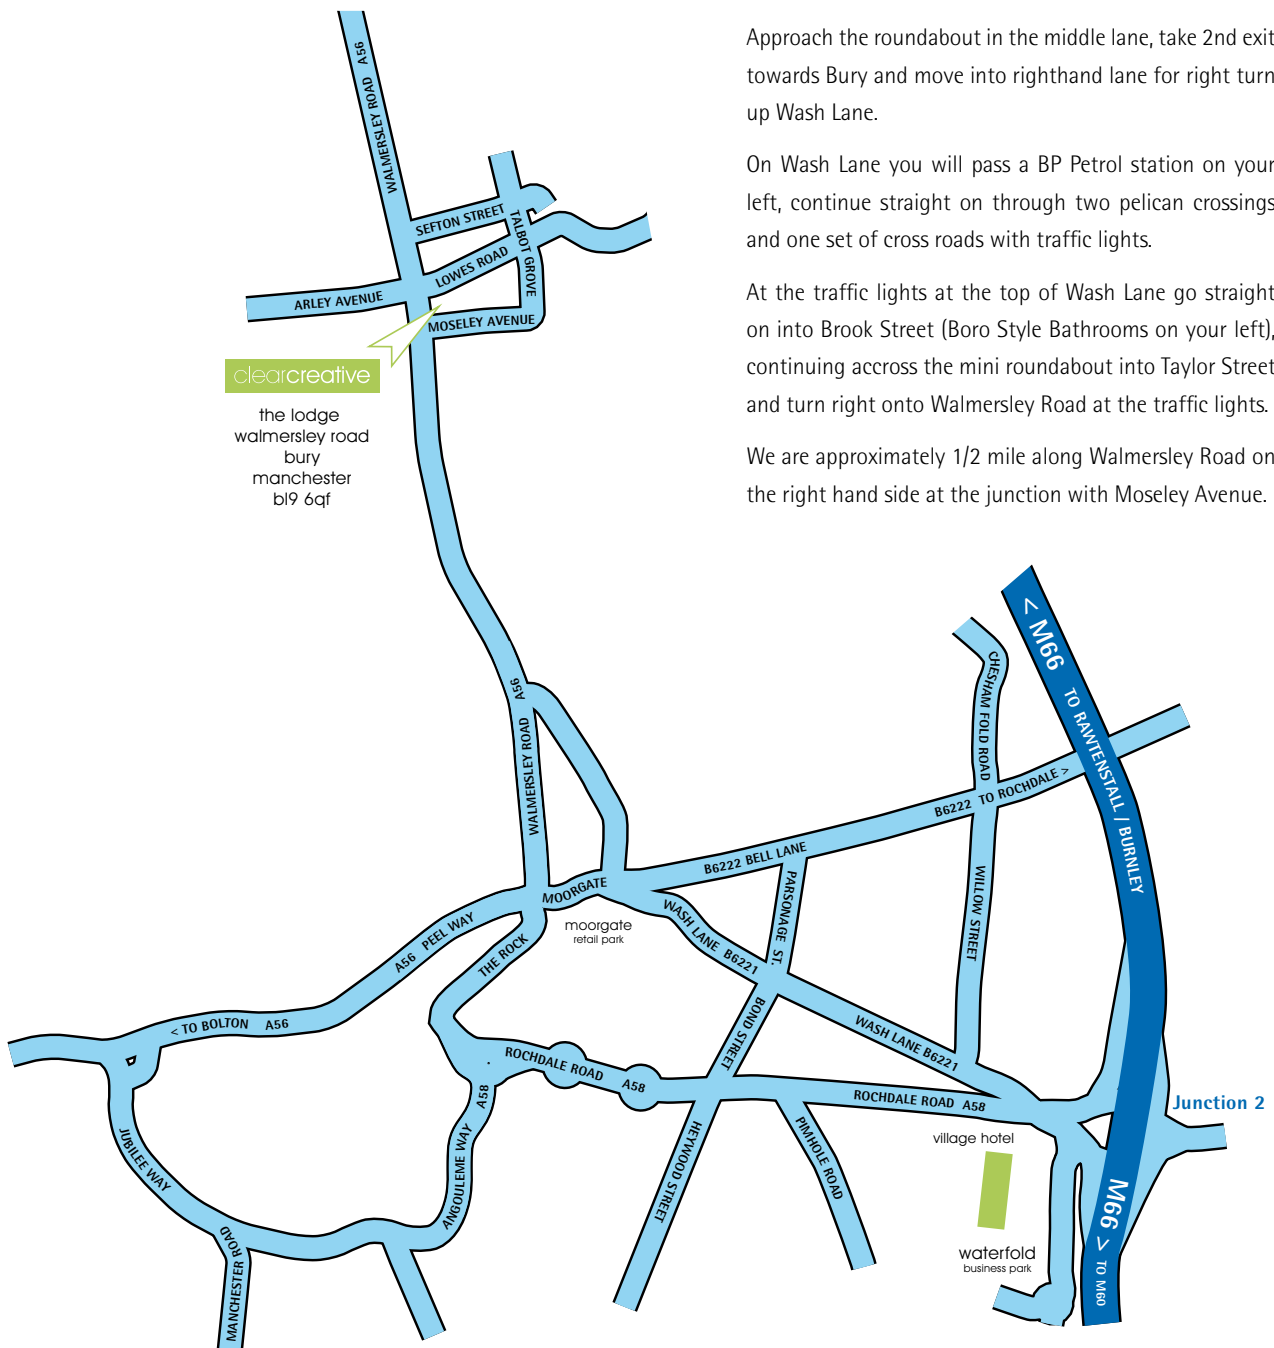

how to find us

From the South - M60.

From M60 J18 towards M66 J2.

Approach the roundabout in the middle lane, take 2nd exit towards Bury and move into righthand lane for right turn up Wash Lane.

On Wash Lane you will pass a BP Petrol station on your left, continue straight on through two pelican crossings and one set of cross roads with traffic lights.

At the traffic lights at the top of Wash Lane go straight on into Brook Street (Boro Style Bathrooms on your left), continuing across the mini roundabout into Taylor Street and turn right onto Walmersley Road at the traffic lights.

We are approximately 1/2 mile along Walmersley Road on the right hand side at the junction with Moseley Avenue.

clearcreative

the lodge
walmersley road
bury
manchester
bl9 6qf

the lodge | walmersley road | bury | manchester bl9 6qf

Alternative from the South - M60.

From M60 J18 towards M66 J1.

At end of slip road turn left into Walmersley Road (A56), through a set of traffic lights and a pedestrian crossing.

We are on the left hand side at the junction with Moseley Avenue, just after the Sundial pub and opposite the sub Post Office.