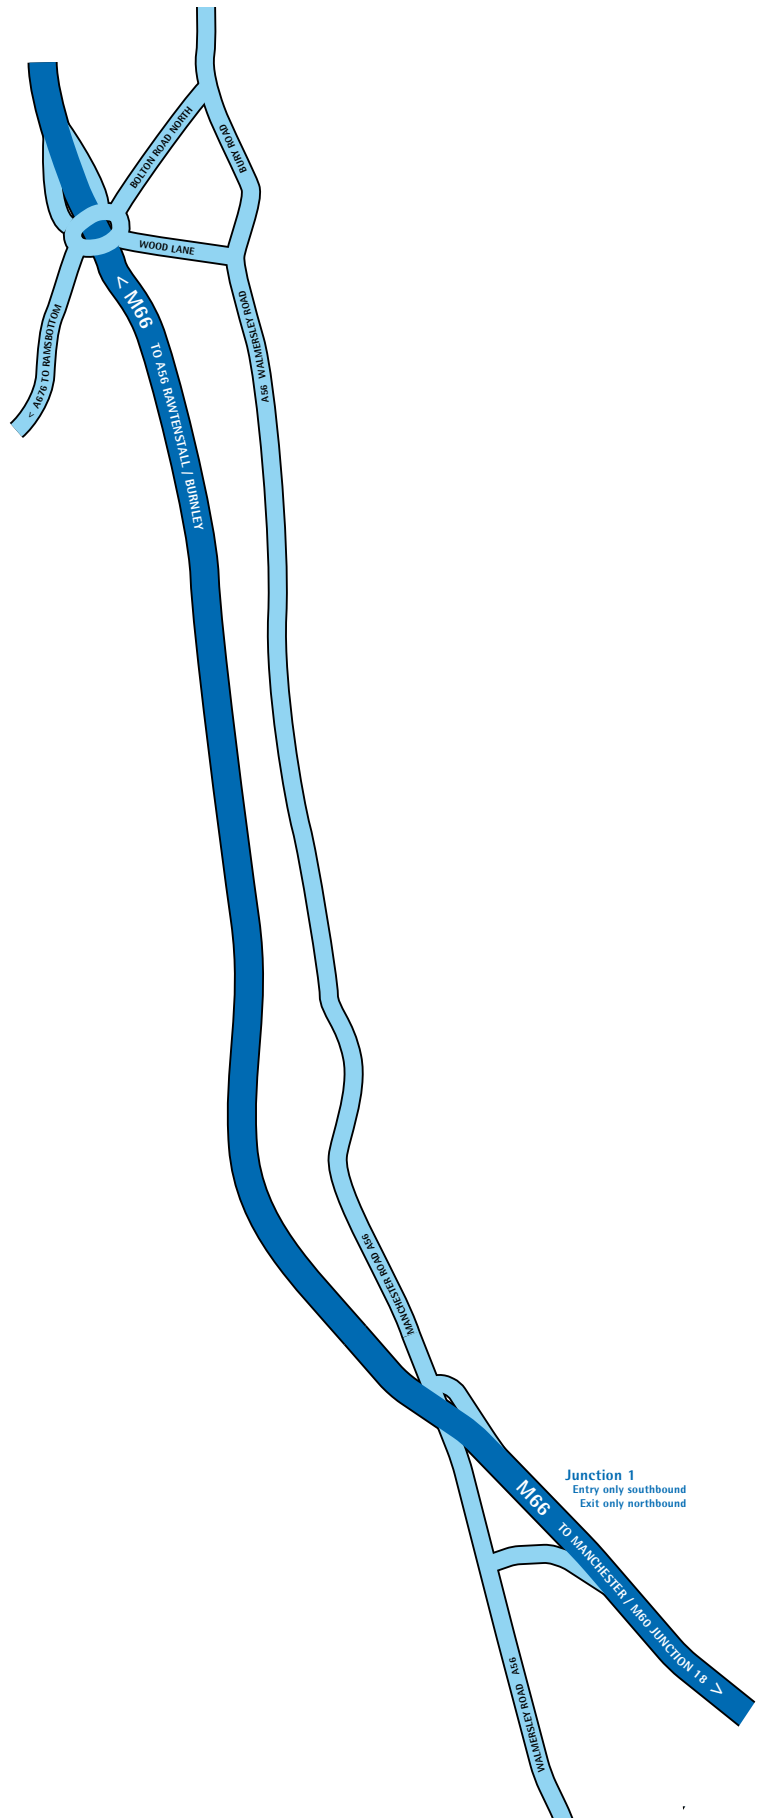

how to find us

From the North - A56/M66.

Exit A56 at start of M66, signposted Bury/Ramsbottom.

Take 2nd exit from roundabout, A56 Bury.

Cross M66, into Walmersley Road (A56), through a set of traffic lights and a pedestrian crossing.

We are on the left hand side at the junction with Moseley Avenue, just after the Sundial pub and opposite the sub Post Office.

the lodge | walmersley road | bury | manchester bl9 6qf

t +44 (0)161 762 3456 f +44 (0)161 762 3455

e info@clear-creative.co.uk www.clear-creative.co.uk

vat no. 837 8837 69 company registration no. mnr 30094

designadvertisingmarketingprintwebphotography