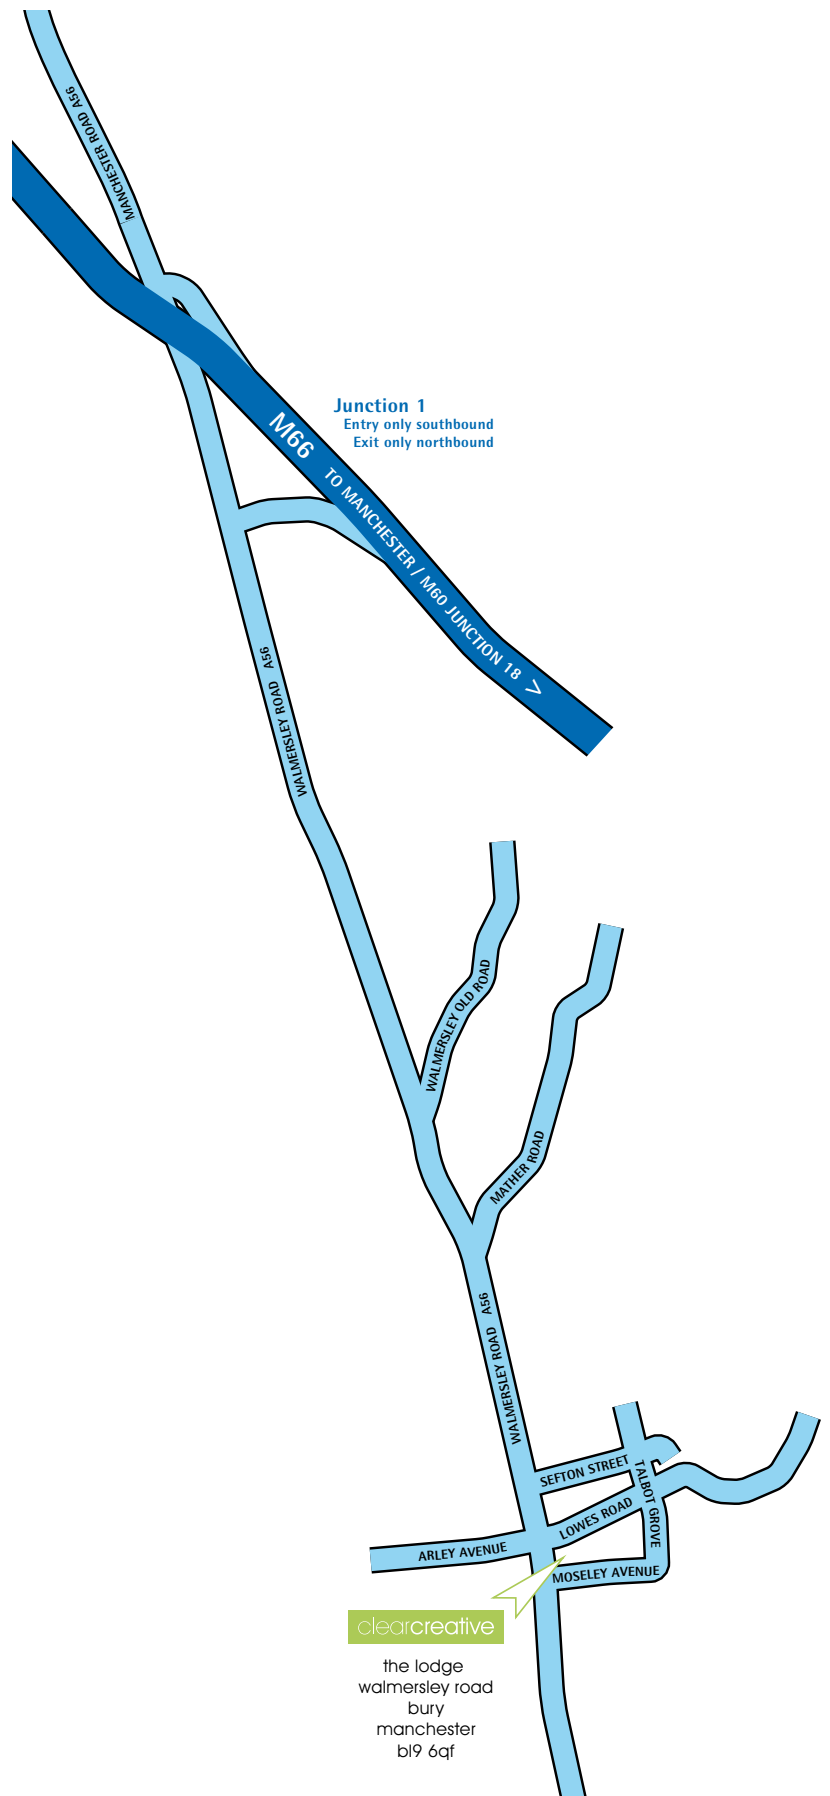

how to find us

From the South - M60.

From M60 J18 towards M66 J2.

Approach the roundabout in the middle lane, take 2nd exit towards Bury and move into righthand lane for right turn up Wash Lane.

On Wash Lane you will pass a BP Petrol station on your left, continue straight on through two pelican crossings and one set of cross roads with traffic lights.

At the traffic lights at the top of Wash Lane go straight on into Brook Street (Boro Style Bathrooms on your left), continuing across the mini roundabout into Taylor Street and turn right onto Walmersley Road at the traffic lights.

We are approximately 1/2 mile along Walmersley Road on the right hand side at the junction with Moseley Avenue.

clearcreative

the lodge
walmersley road
bury
manchester
bl9 6qf

the lodge | walmersley road | bury | manchester bl9 6qf

Alternative from the South - M60.

From M60 J18 towards M66 J1.

At end of slip road turn left into Walmersley Road (A56), through a set of traffic lights and a pedestrian crossing.

We are on the left hand side at the junction with Moseley Avenue, just after the Sundial pub and opposite the sub Post Office.